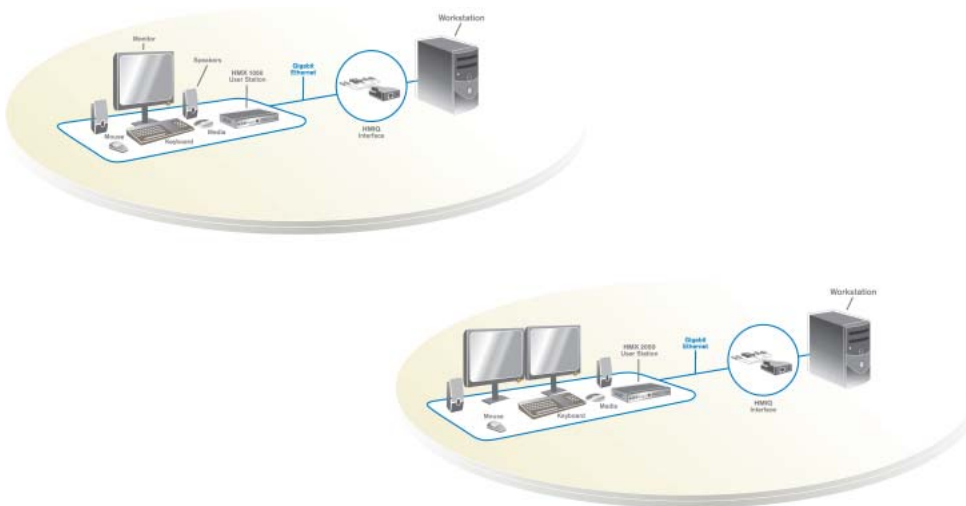

HMX™ 1050/2050

User Stations for Desktop over IP Solutions

Extend your desktop any distance from the computer over standard TCP/IP using HMX Desktop User Stations

The Avocent Desktop Area Network supports physical separation of computer and user anywhere within the limits of a LAN without compromising the desktop experience. The simple pair of Computer Interface Module and Desktop User Station allows for ease of installation and simple deployment.

User peripherals can be connected to the Desktop Area Network using a number of different Desktop User Stations, depending on the type of peripherals that are to be supported and the preference for desk or monitor mount implementations.

The Desktop User Station provides an Ethernet connection to allow for connection to any regular TCP/IP network and communication across the network to a Computer Interface Module. The Desktop User Station receives streamed DVI video, CD audio, full USB 2.0 and keyboard and mouse from the computer using SSL and is encrypted using 128bit AES. This ensures the highest quality user experience, with all the advantages of placing the computer in a remote secure location and zero impact on the hardware, OS or software of the computer.